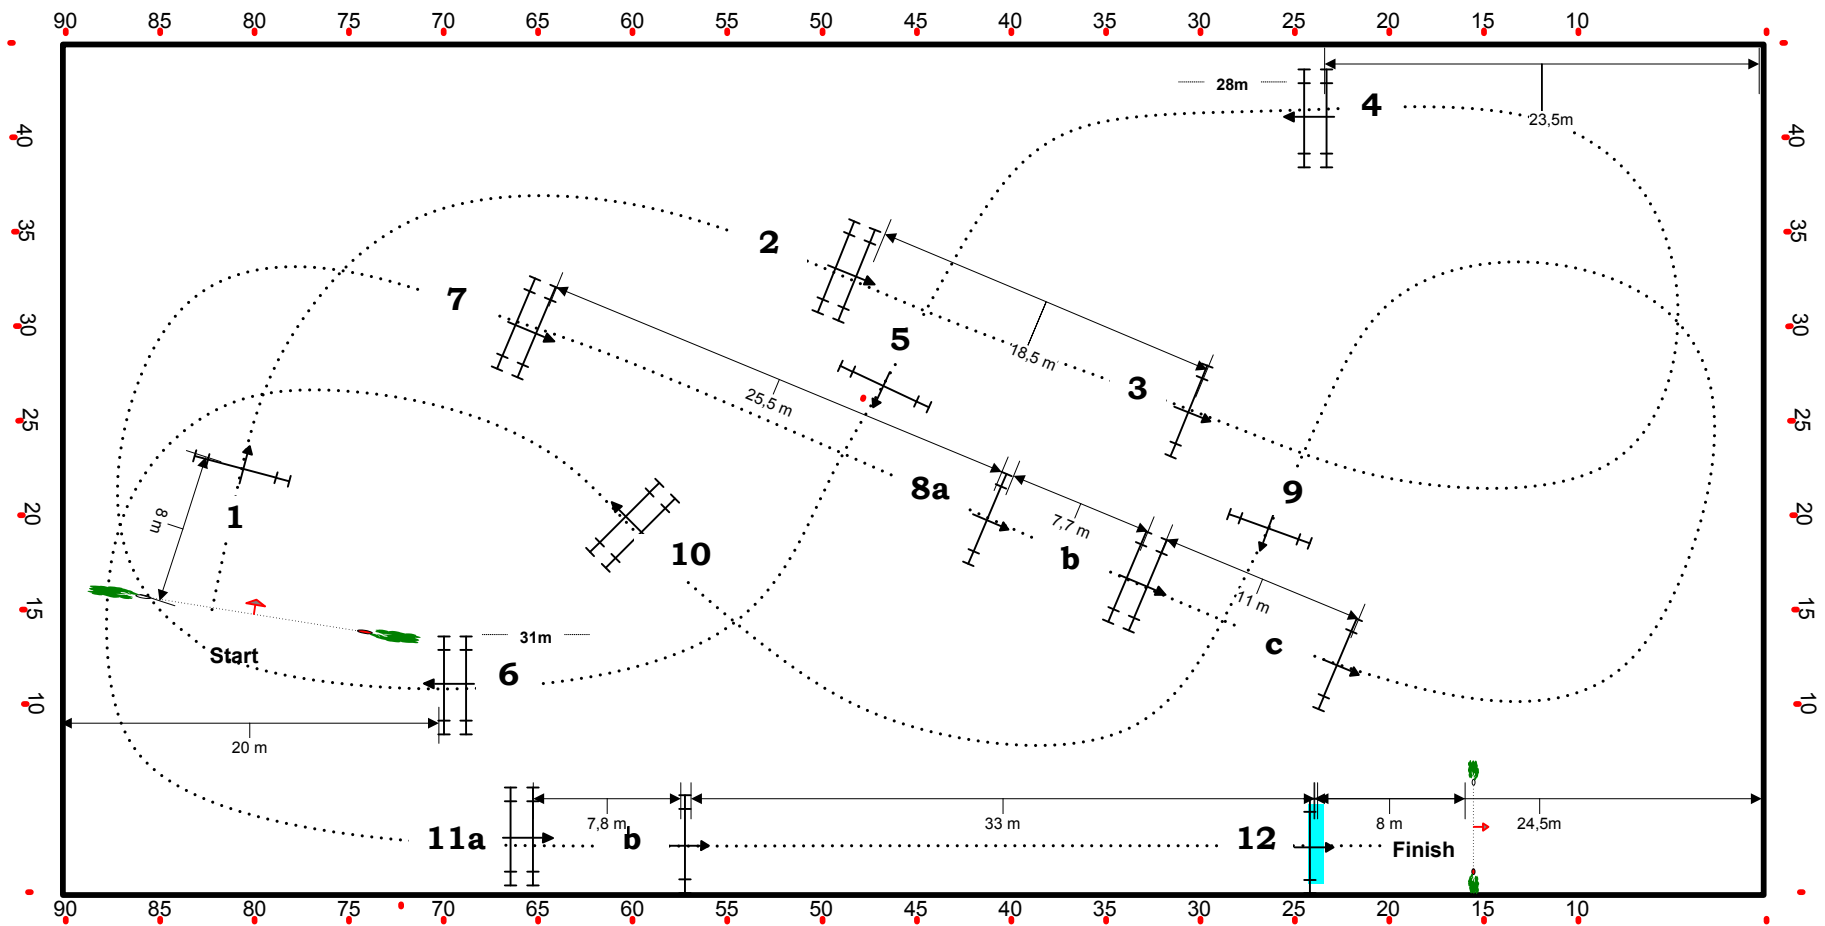

## SILVER TOUR

Class .: 2nd Competition

Competition over two rounds

Round 1

Table: A	Speed: 325 m/min	Obstacles: 12
National RG:	Length: 470 m	Efforts: 15
FEI RG / Art. 273.3.3.2	Time allowed: 87 sec	Penalty sec:
Height: 1,05 m	Time limit: 174 sec	Closed combination: